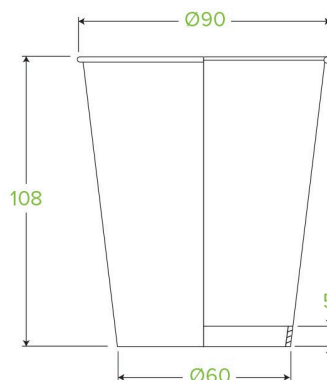

390ml / 12oz (90mm) Leaf Single Wall BioCup BC-12

Paper BioCups made from premium paperboard are lined with Ingeo™ bioplastic – made from plants, not oil. BioPak paper cups are certified industrially compostable and carbon neutral. This 12oz Leaf BioCup fits our large lids.

Carton quantity: 1000	Sleeves per carton: 20	Units per sleeve: 50
Carton Size LxWxH (cm): 46x37x54	Carton gross weight (kg): 12.700000	Carton barcode: 19344062000010
Raw Material: Paper	Lining/coating: Bioplastic - Ingeo, PLA	Window Material: None
Printing Type: Offset	Inks: Food Contact Safe Inks	Brim fill capacity (ml): 397
Dimensions top LxW (mm): 90x90	Dimensions base LxW (mm): 60x60	Product Depth: 108
Product weight (g): 11	Thickness: 285gsm + 35gsm PLA	Use: Hot and cold
Manufactured: Taiwan	Customise: Print	MOQ custom: 50000
Mould fees: No	Quality product certified: ISO 9001	Factory food safety certified: BRC, HACCP
Home compostable: No	Industrially compostable: Certified to AS4736 Australian Standards, Certified to EN13432 European Standard	Recyclable: No